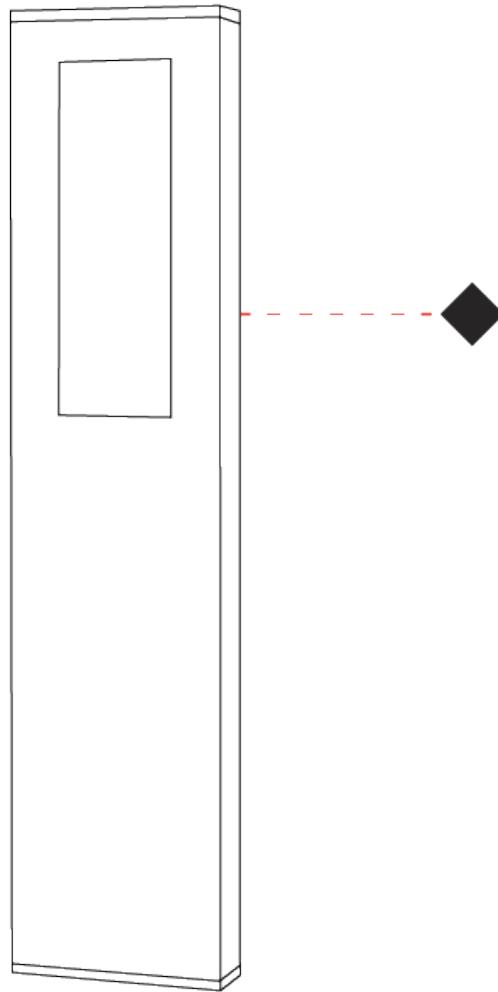

SLIM POST

E9B106-

PROJECT

TYPE

SPECIFIER

QUANTITY

DATE

E