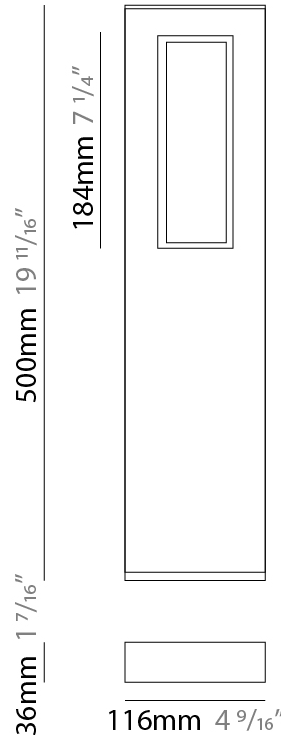

1. To build a product code in our configurator select the specify button on the base model # product page
2. To build a manual product code on this datasheet choose from the options listed below in blue font and add the suffix to the base model #

GENERAL

Series: Slim
Brand: Platek
Division: Exterior
Mounting Type: Post
Mounting Location: Above Ground
Subcategory: Bollard

PHYSICAL

Shape: Rectangle
Length (mm): 116
Length (in): 4 ⁹/₁₆
Width (mm): 36
Width (in): 1 ⁷/₁₆
Height (mm): 500
Height (in): 19 ¹¹/₁₆
Light Distribution: Direct
Screws: A4 stainless steel
Diffuser: Clear tempered glass
Gasket: Gore (r) valve
Fixture Finish: [GRY](#) / [ANT](#) / [COR](#)
Fixture Material: Extruded Aluminum
Upon Request: Finishes - Black, White, Corten

ELECTRICAL

Lamp Type: LED
Input Wattage (W): 8.8
Total Output Wattage (W): 8
Dimming: Non-Dimmable
Driver Included: Yes
Driver Location: Integrated
Driver Type: Constant Current - 120Vac
Driver Class: Class 2
Input Voltage (V): 120 - 277
Constant Current (MA): 700
Upon Request: Remote: 0-10Vdc dimming / Phase dimming / Non-dimming 120/277Vac

LED

Color Temperature (°K): [3000](#) / [4000](#)
Max. Delivered Lumen (lm): 600 / 625
Nominal Lumen (lm): 1040 / 1080
CRI: >80 CRI
Lamp Life (hrs): 60000

OPTICAL

Optic°: 2 Openings

RATINGS AND CERTIFICATIONS

Certified By: Certified for North American Standards
IP rating: IP65
IK Rating: IK08
Bug Rating: B0 U2 G0

PROJECT
TYPE
SPECIFIER
QUANTITY
DATE