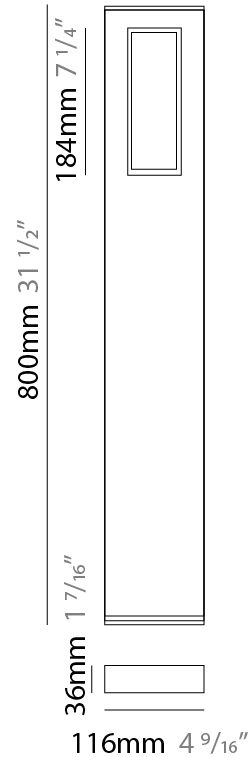

GENERAL

Series: Slim
Brand: Platek
Division: Exterior
Mounting Type: Post
Mounting Location: Above Ground
Subcategory: Bollard

PHYSICAL

Shape: Rectangle
Length (mm): 116
Length (in): 4 ⁹/₁₆
Width (mm): 36
Width (in): 1 ⁷/₁₆
Height (mm): 800
Depth (mm): 36
Height (in): 31 ¹/₂
Depth (in): 1 ⁷/₁₆
Light Distribution: Direct
Screws: A4 stainless steel
Diffuser: Clear tempered glass
Gasket: Gore (r) valve
Fixture Finish: [GRY](#) / [ANT](#) / [COR](#)
Fixture Material: Extruded Aluminum
Cable Details: Cable input: 5.5-10 mm
Upon Request: Finishes - Black, White, Corten

ELECTRICAL

Lamp Type: LED
Input Wattage (W): 8.8
Total Output Wattage (W): 8
Dimming: Non-Dimmable
Driver Included: Yes
Driver Location: Integrated
Driver Type: Constant Current - 120Vac
Driver Class: Class 2
Input Voltage (V): 120 - 277
Constant Current (MA): 700
Upon Request: Remote: 0-10Vdc dimming / Phase dimming / Non-dimming 120/277Vac

LED

Number of LEDs: 1
Color Temperature (°K): [3000](#) / [4000](#)
Max. Delivered Lumen (lm): 540 / 560
Nominal Lumen (lm): 1040 / 1080
CRI: >80 CRI
Lamp Life (hrs): 60000

OPTICAL

Optic°: 1 Opening

RATINGS AND CERTIFICATIONS

Certified By: Certified for North American Standards
IP rating: IP65
IK Rating: IK08
Bug Rating: B0 U2 G1

PROJECT
TYPE
SPECIFIER
QUANTITY
DATE